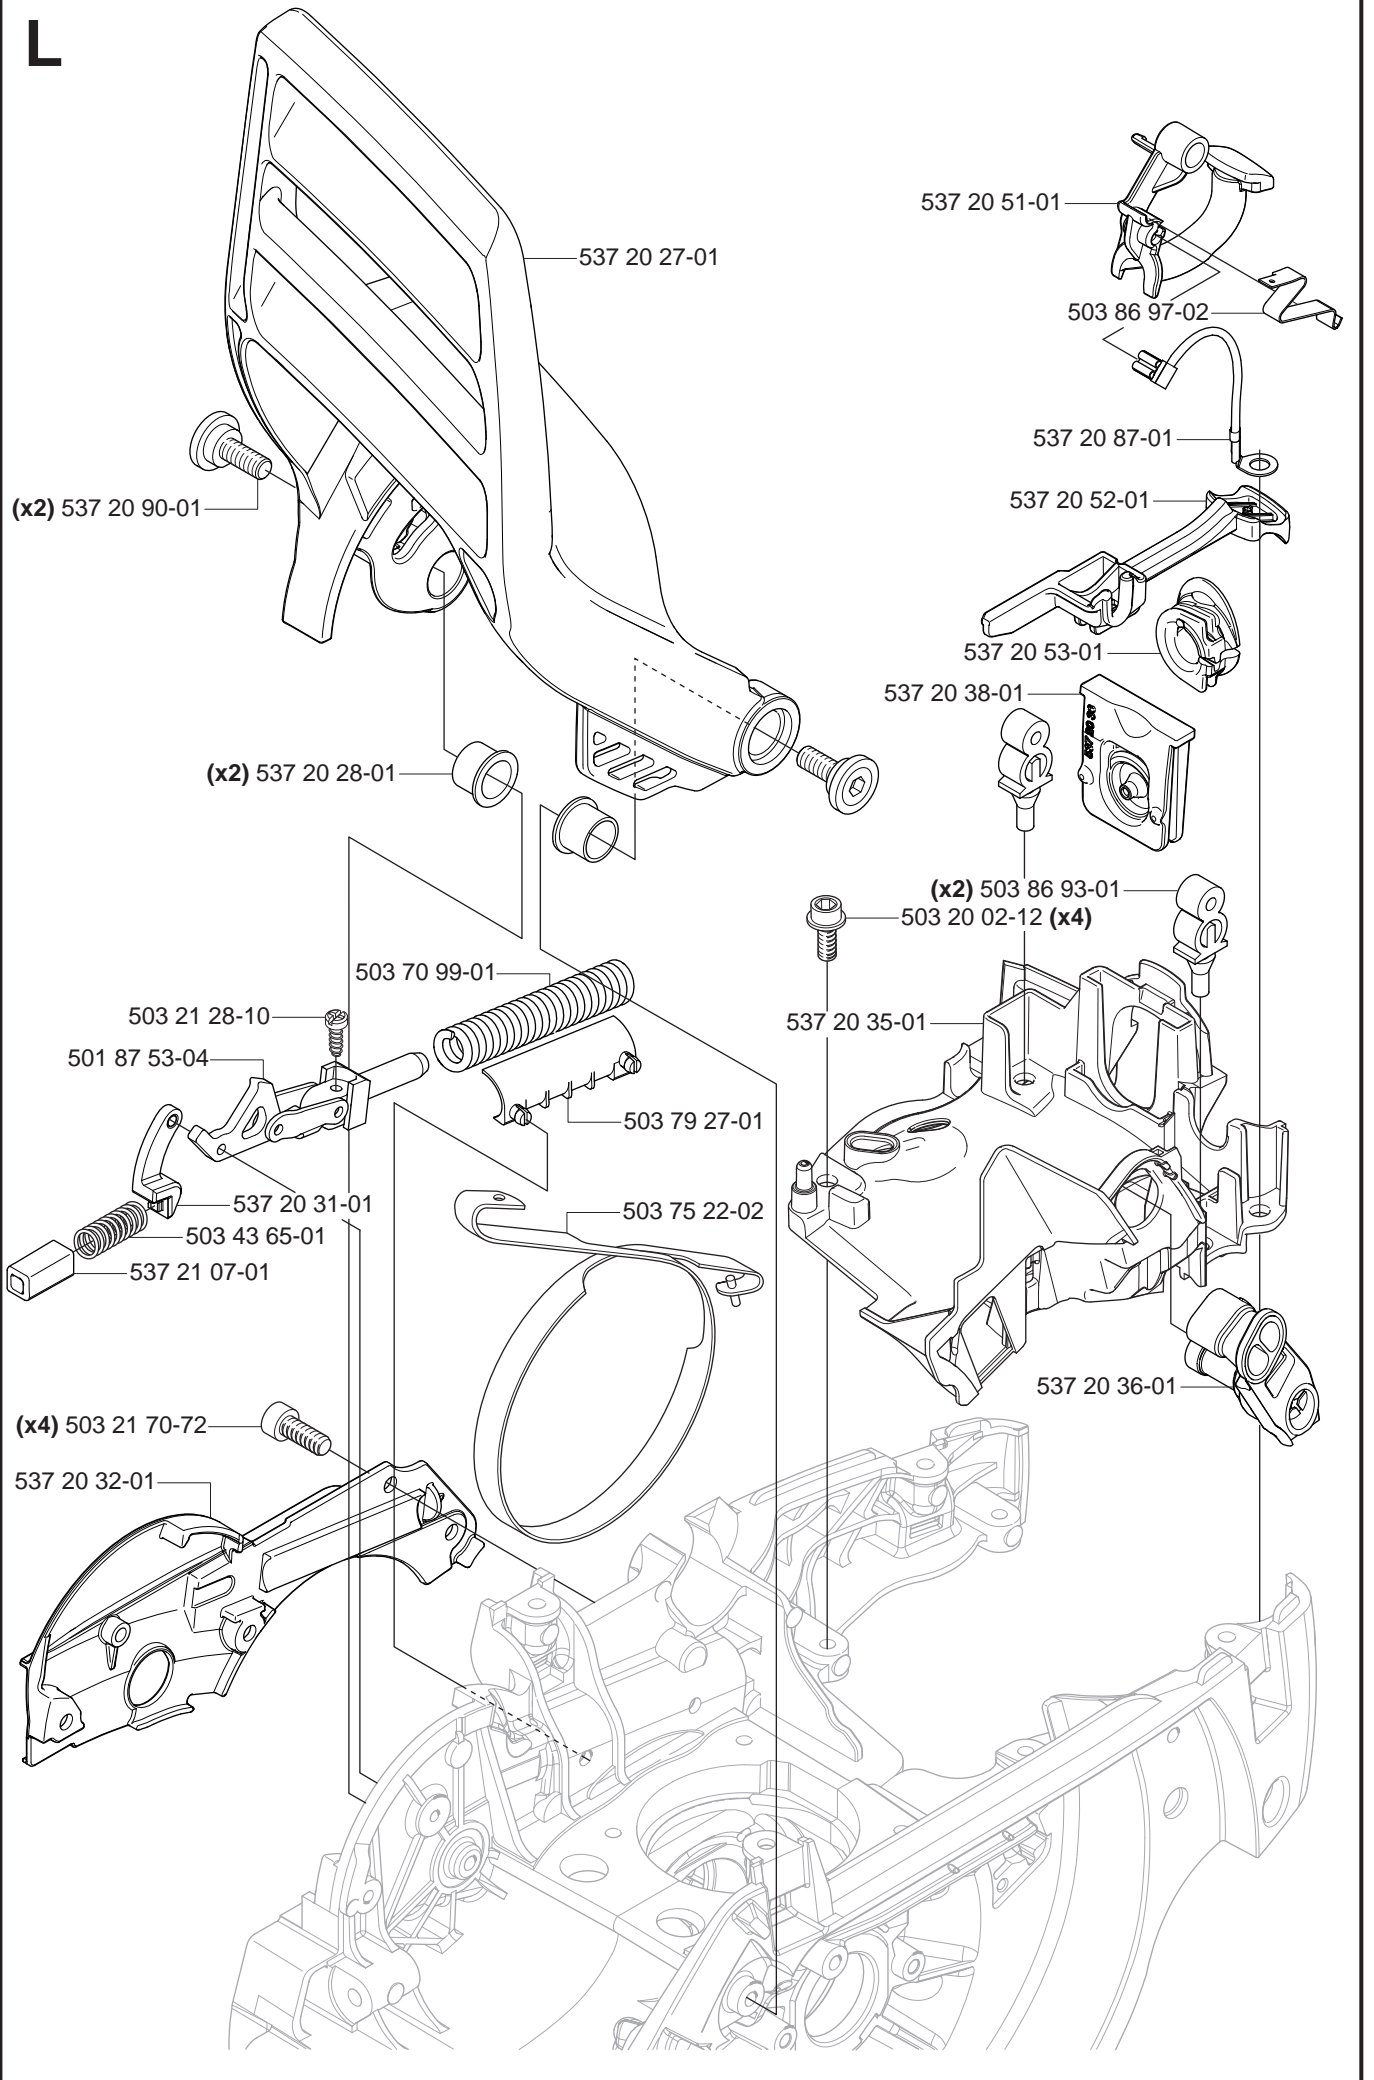

Repuestos

Reservdelar

A

*compl 537 33 10-01 WA

A***compl 537 03 35-01 Std****B******compl 537 03 62-05 (3/8"x7T)**
****compl 537 03 62-06 (3/8"x8T)**

C

*compl 537 20 29-02

570 537 21 21-01
 575XP 537 21 21-02
 575XPG 537 21 21-03

*compl 537 25 41-02 575XP

J

*compl 537 20 59-01
*compl 537 20 89-01 WA

L

M *compl 537 20 93-02

M***compl 537 20 93-02****N*****compl 537 30 61-02**

P

*compl 503 28 33-01 ZAMA C1M-EL28