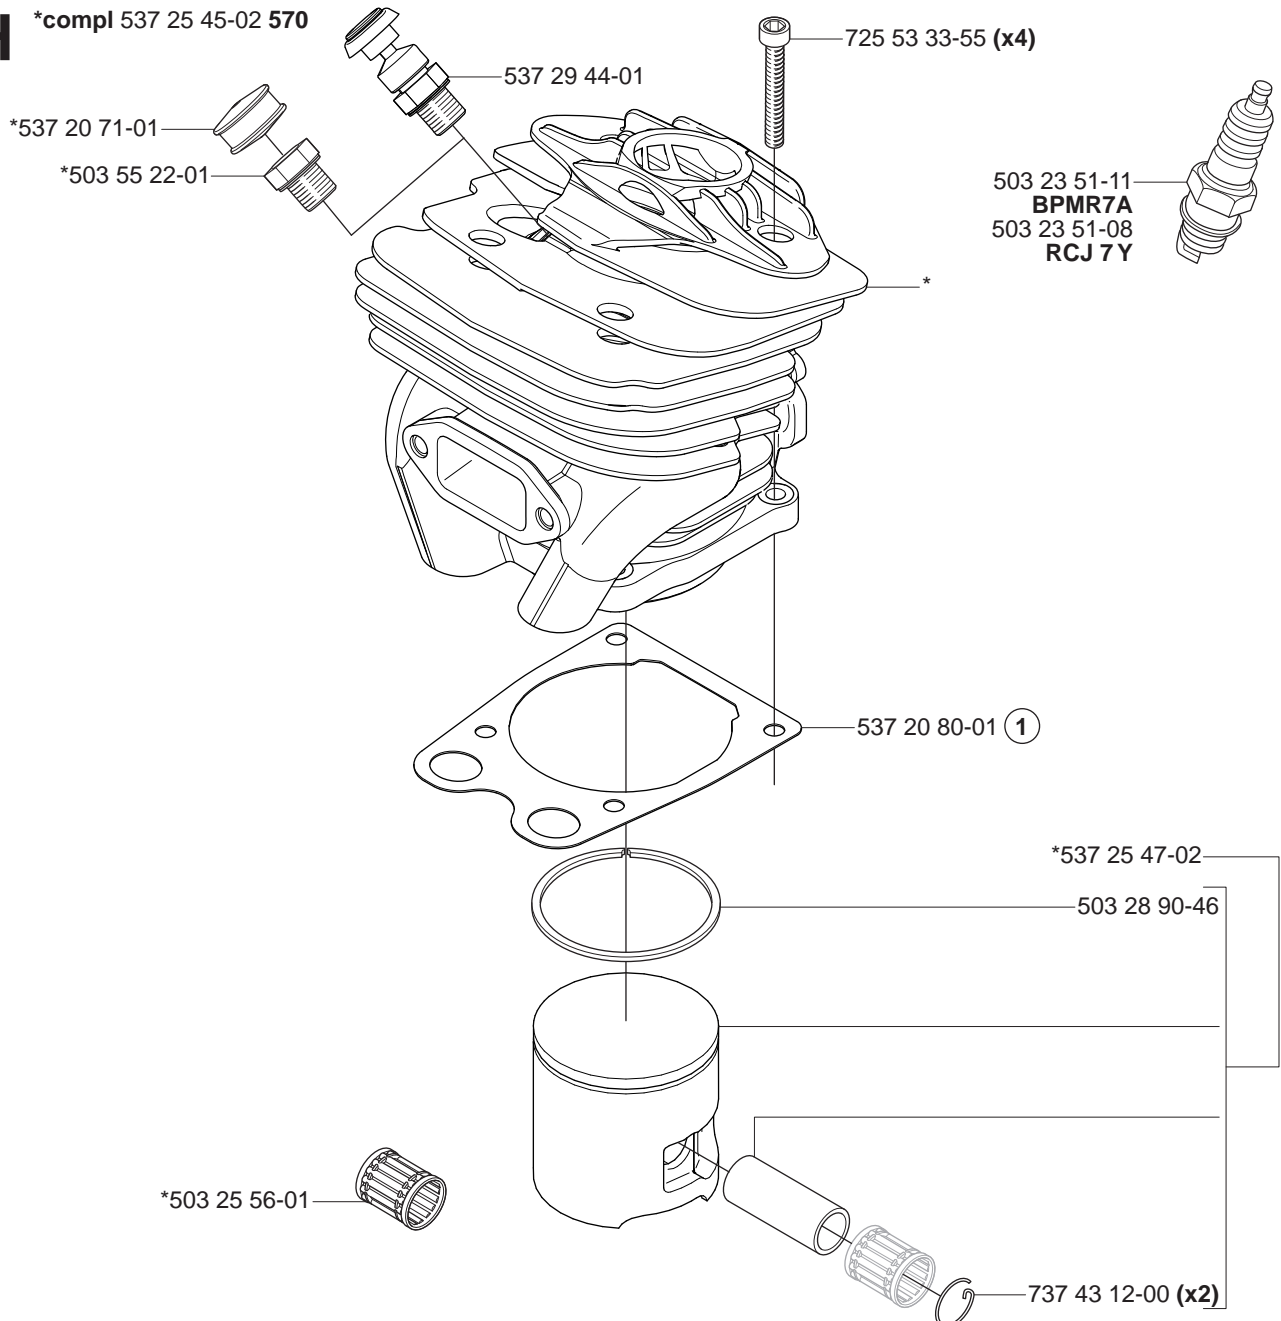

H

*compl 537 25 45-02 570