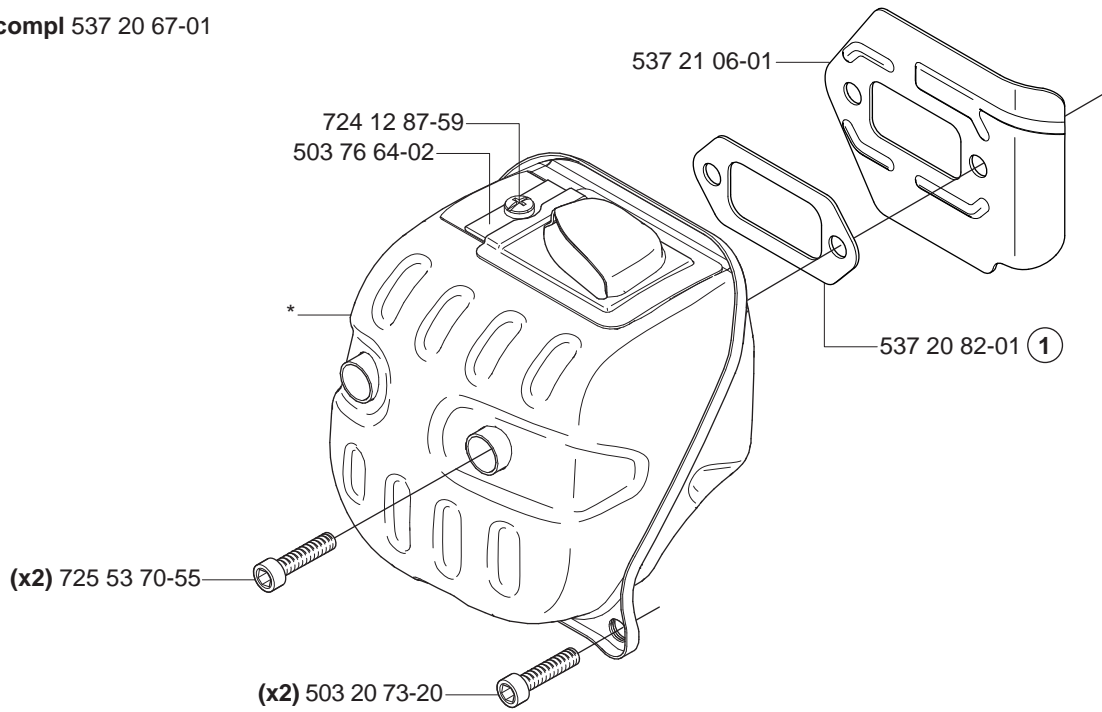

G

*compl 537 20 67-01