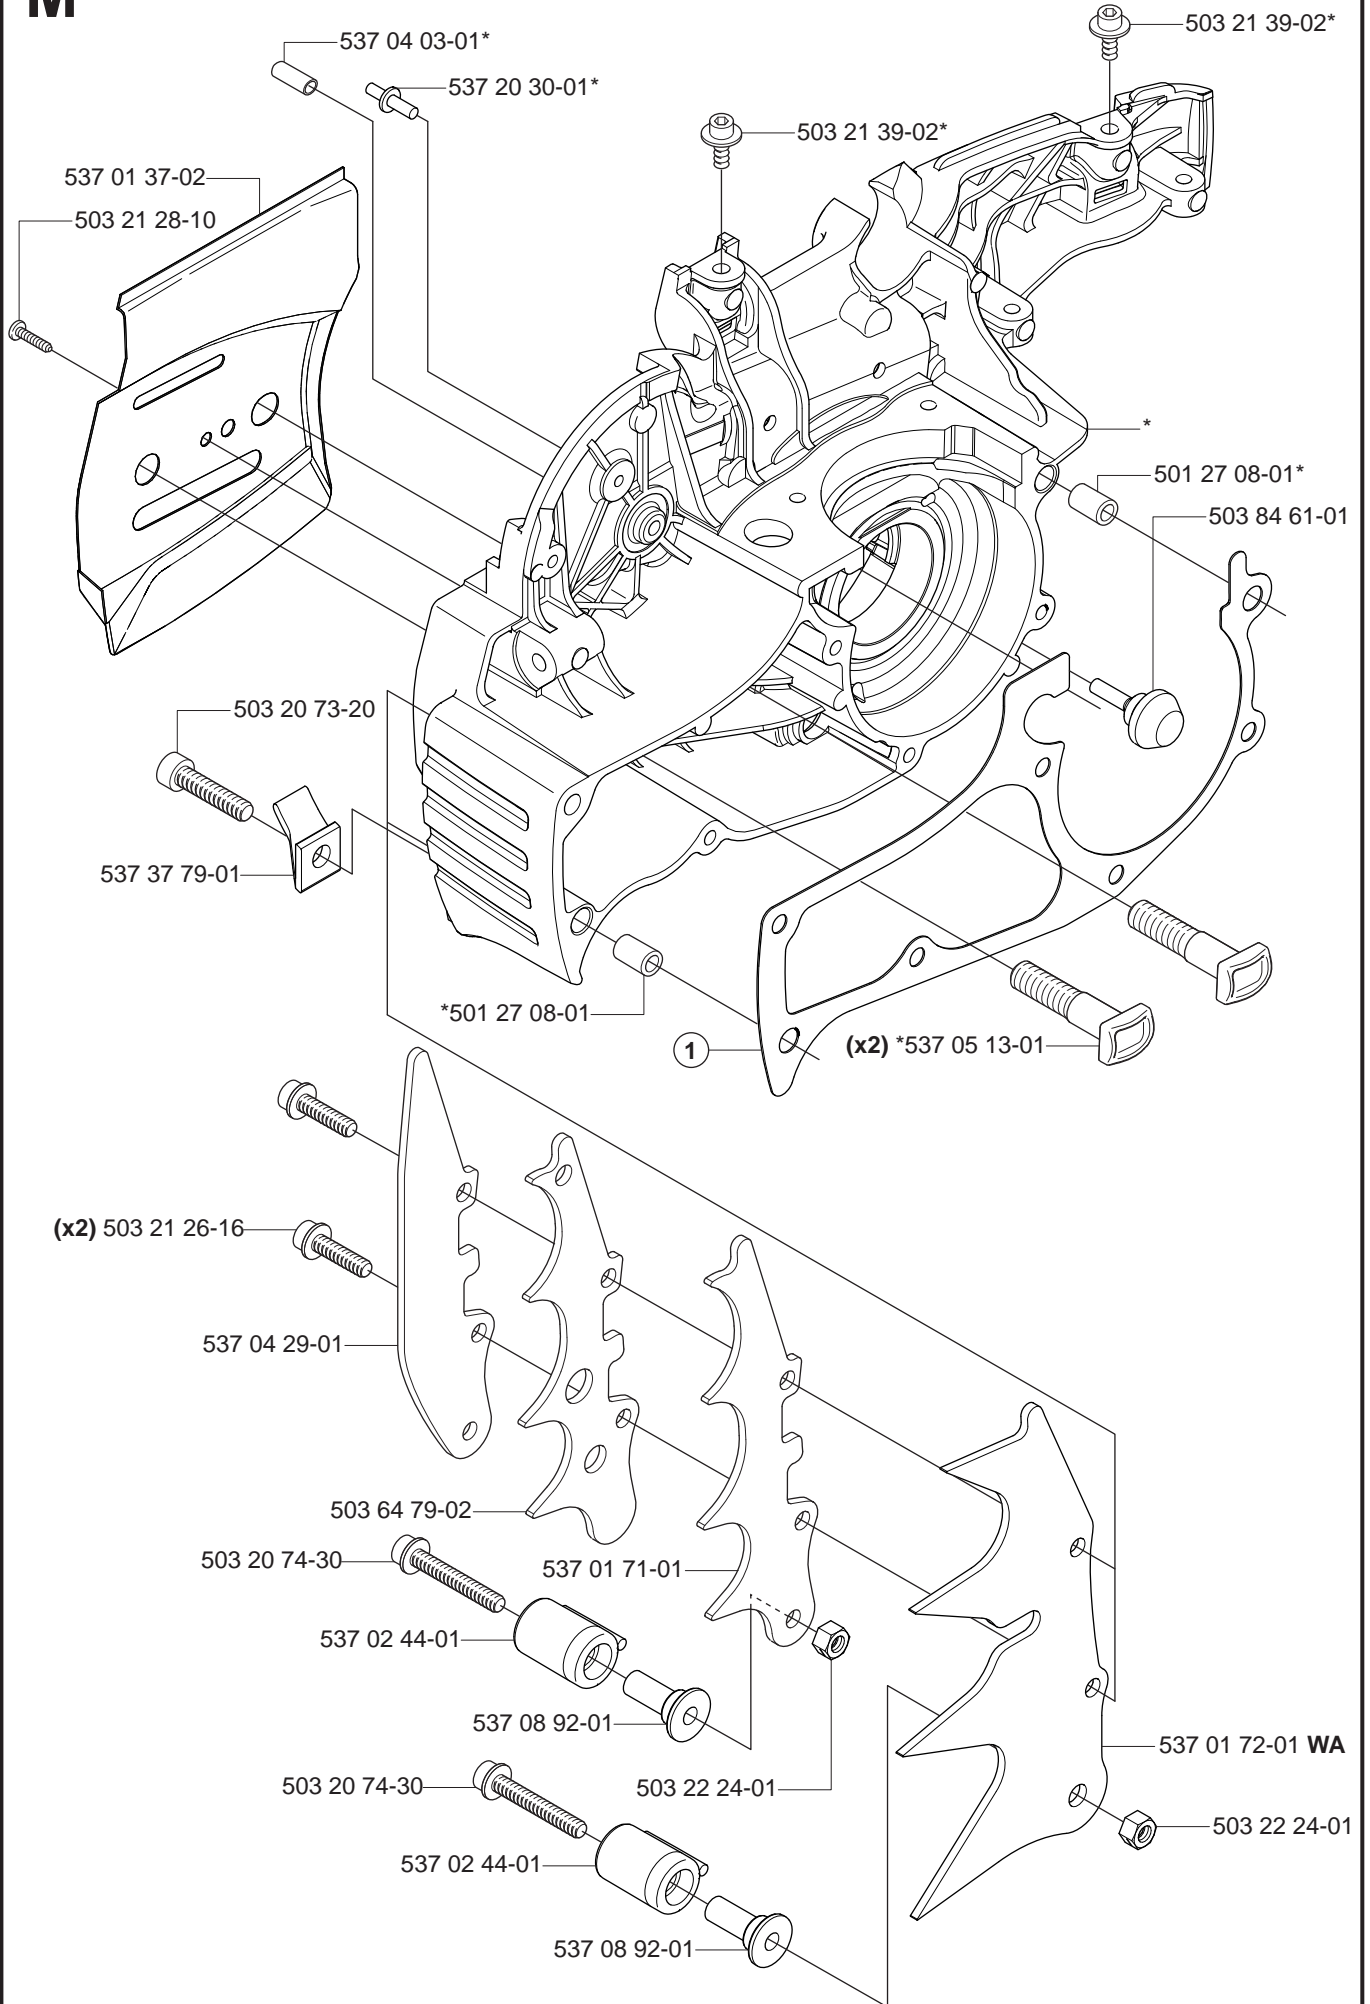

Repuestos

Reservdelar

A

*compl 537 33 10-01 WA

A***compl 537 03 35-01 Std****B******compl 537 03 62-05 (3/8"x7T)**
****compl 537 03 62-06 (3/8"x8T)**

C

*compl 537 20 29-02

570 537 21 21-01
 575XP 537 21 21-02
 575XPG 537 21 21-03

*compl 537 25 41-02 575XP

J

*compl 537 20 59-01
*compl 537 20 89-01 WA

L

M *compl 537 20 93-02

M***compl 537 20 93-02****N*****compl 537 30 61-02**

P

*compl 503 28 33-01 ZAMA C1M-EL28